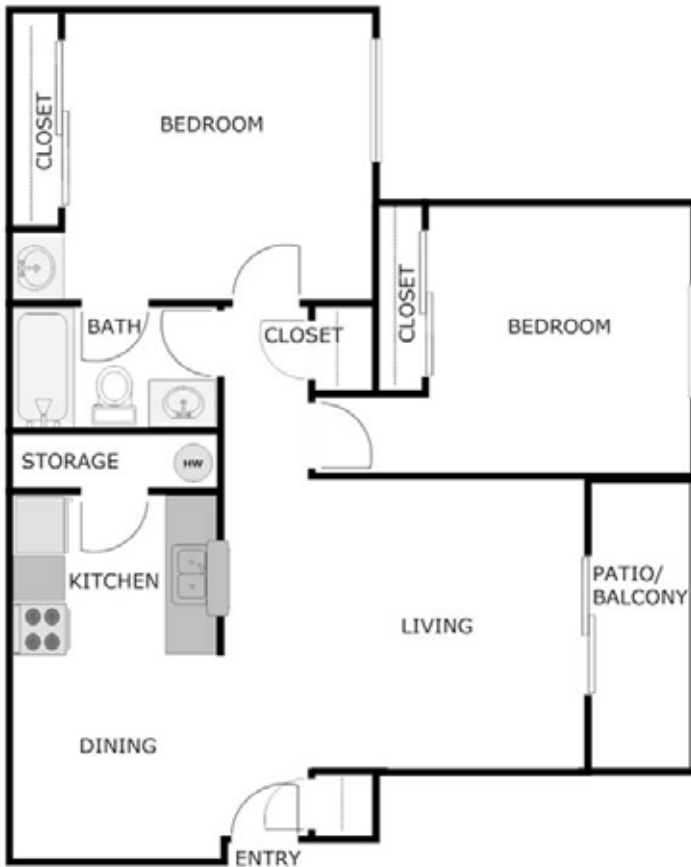

Meadow Creek

PRE/MIER Real Estate Management LLC

☎ 419 630 1122

2 Bedroom 1 Bath Apartment

875 Sq. Ft.

RENT

DEPOSIT

DATE AVAILABLE